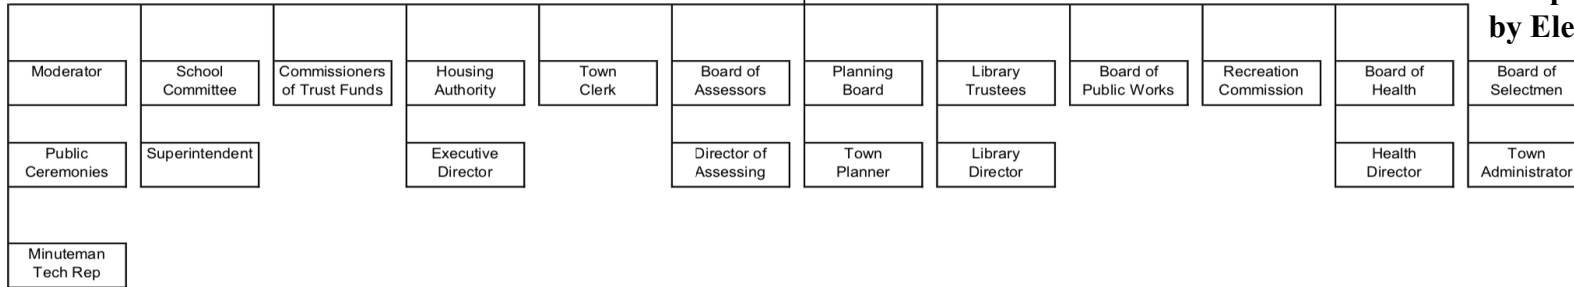

Town of Wayland Massachusetts

Elected Positions

Elected
Boards by
Voters

**10 Elected Boards;
6 Dept Heads Appointed
by Elected Boards**

Reporting Structure

Appointed
Boards by
Board of
Selectmen

**12+ Boards/Commissions
20 Direct Reports**