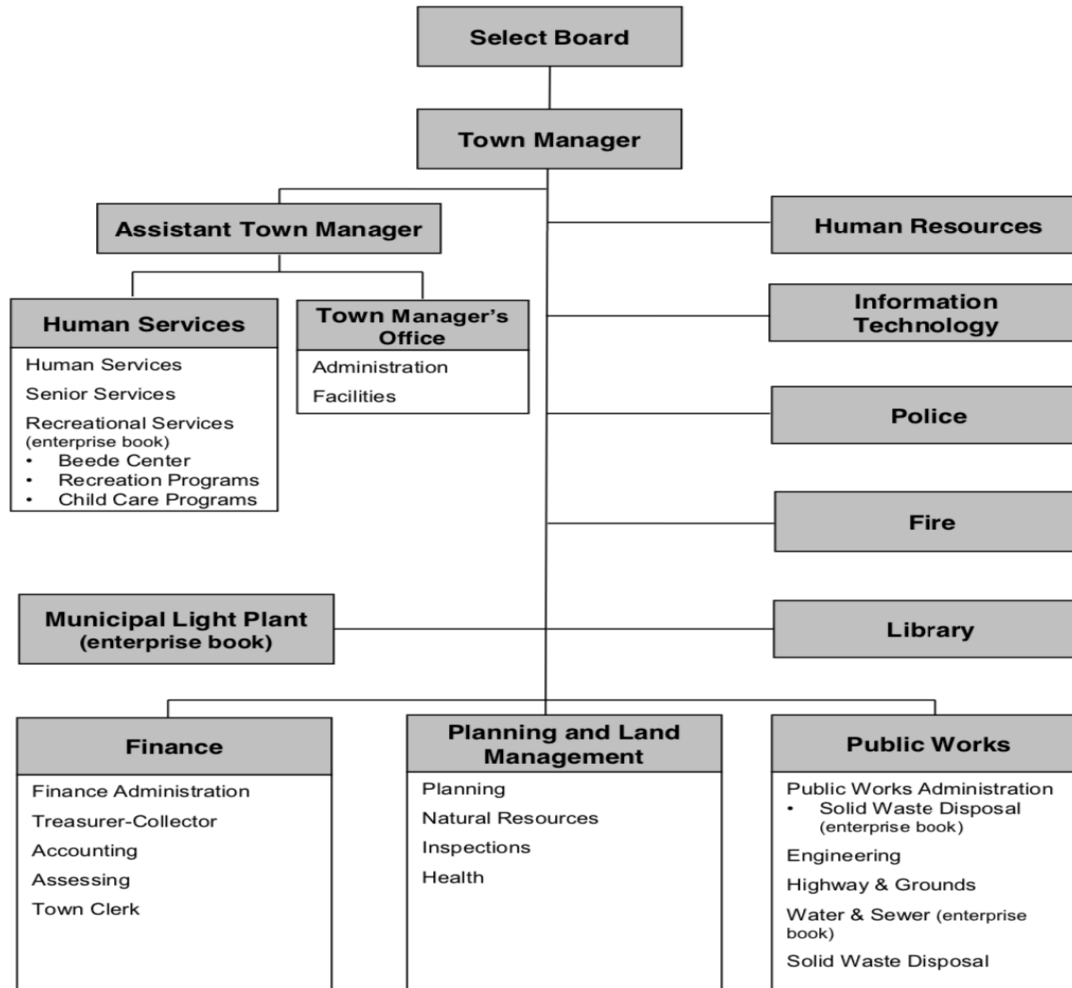

Town of Concord, Massachusetts Organization Chart