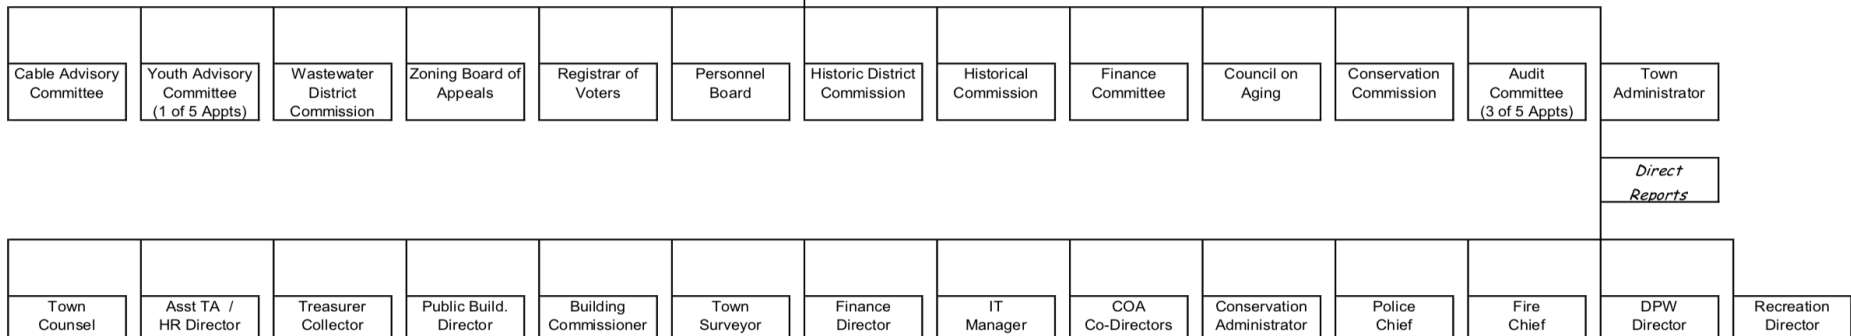

Town of Wayland Massachusetts

Elected Positions

Elected
Boards by
Voters

**10 Elected Boards;
6 Dept Heads Appointed
by Elected Boards**

Reporting Structure

Appointed
Boards by
Board of
Selectmen

**12+ Boards/Commissions
20 Direct Reports**