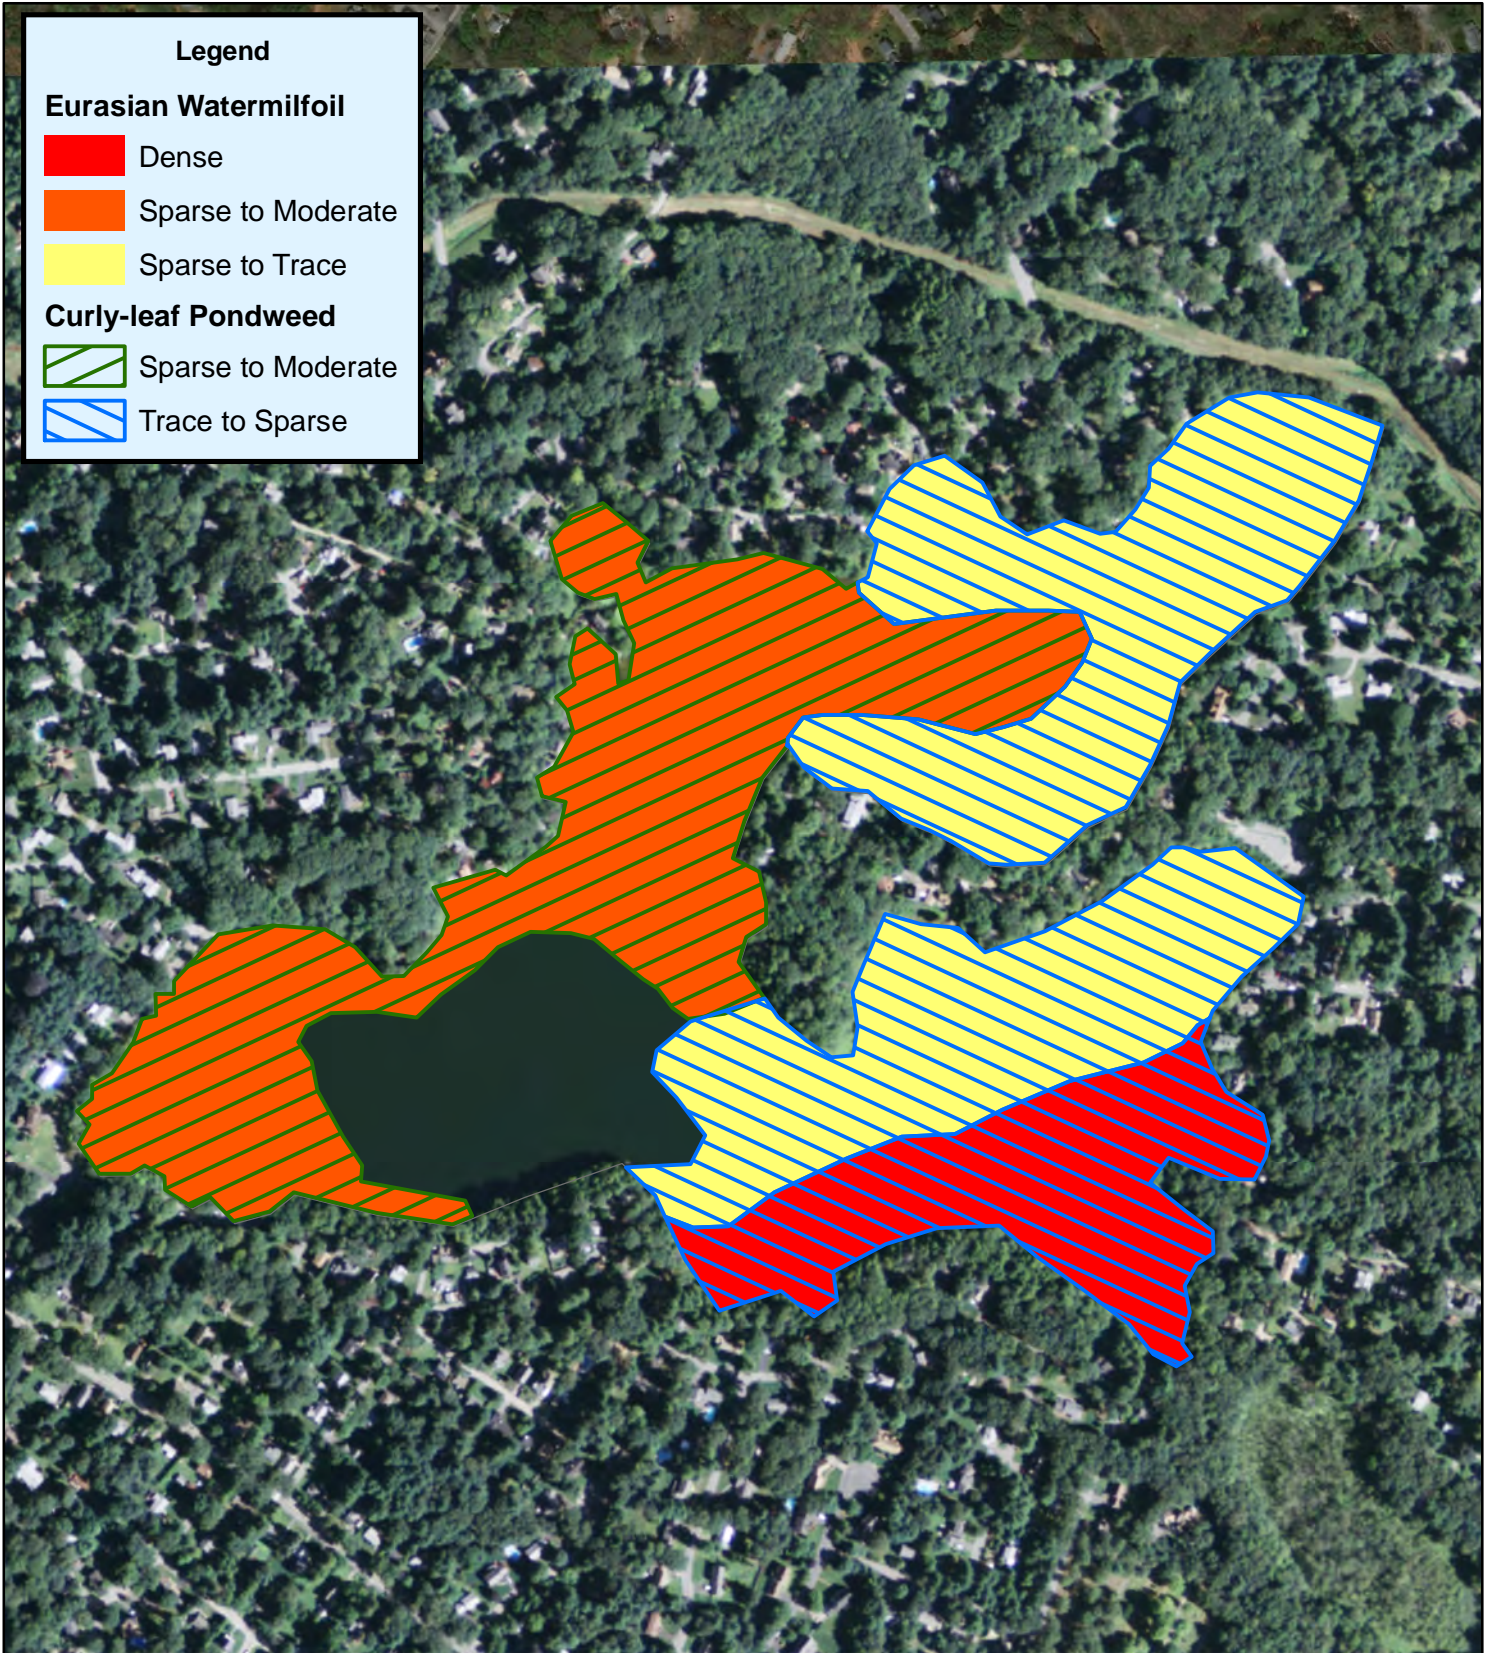

FIGURE 1: June 10, 2019 Distribution and Relative Abundance of Eurasian Watermilfoil & Curly-leaf Pondweed

Dudley Pond
Wayland, MA

Map Date: 06/11/2019
Prepared by: ALM
Office: SHREWSBURY, MA